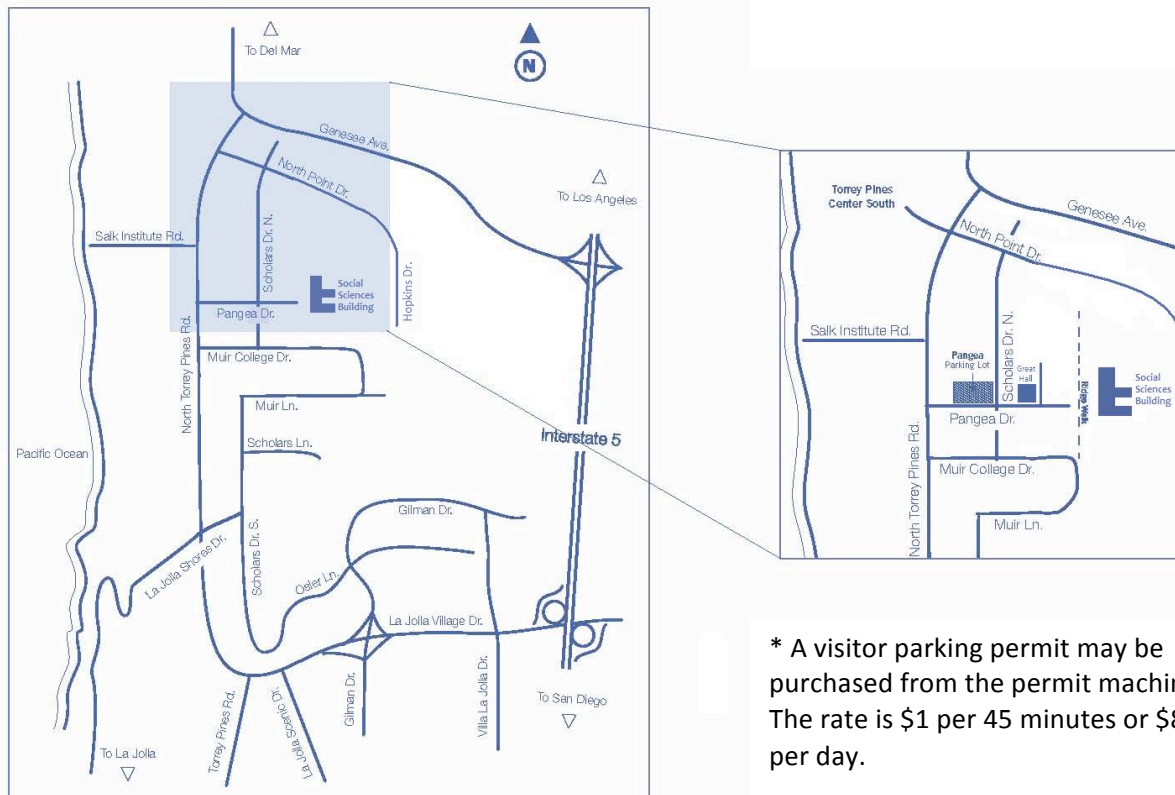

Center for Research on Gender in the Professions

University of California, San Diego
475 Social Sciences Building--0533
La Jolla, Ca. 92093

Directions to CRGP:

From the North

Take 5 South
Take Genesee Avenue exit
Right on Genesee
Left on North Torrey Pines Road
Left on Pangea Drive
Left into Pangea Parking Structure*

From the South

Take 5 North
Take Genesee Avenue exit
Left on Genesee
Left on North Torrey Pines Road
Left on Pangea Drive
Left into Pangea Parking Structure*

Walking Directions from Pangea to CRGP and the Social Sciences Building:

Exit Pangea Parking Structure on Pangea Drive

Walk east up the street, past Great Hall, to the Social Sciences Building - 5 story gray building at the top of the hill, across from IRPS and next to the Super Computer Center.

* A visitor parking permit may be purchased from the permit machine. The rate is \$1 per 45 minutes or \$8 per day.